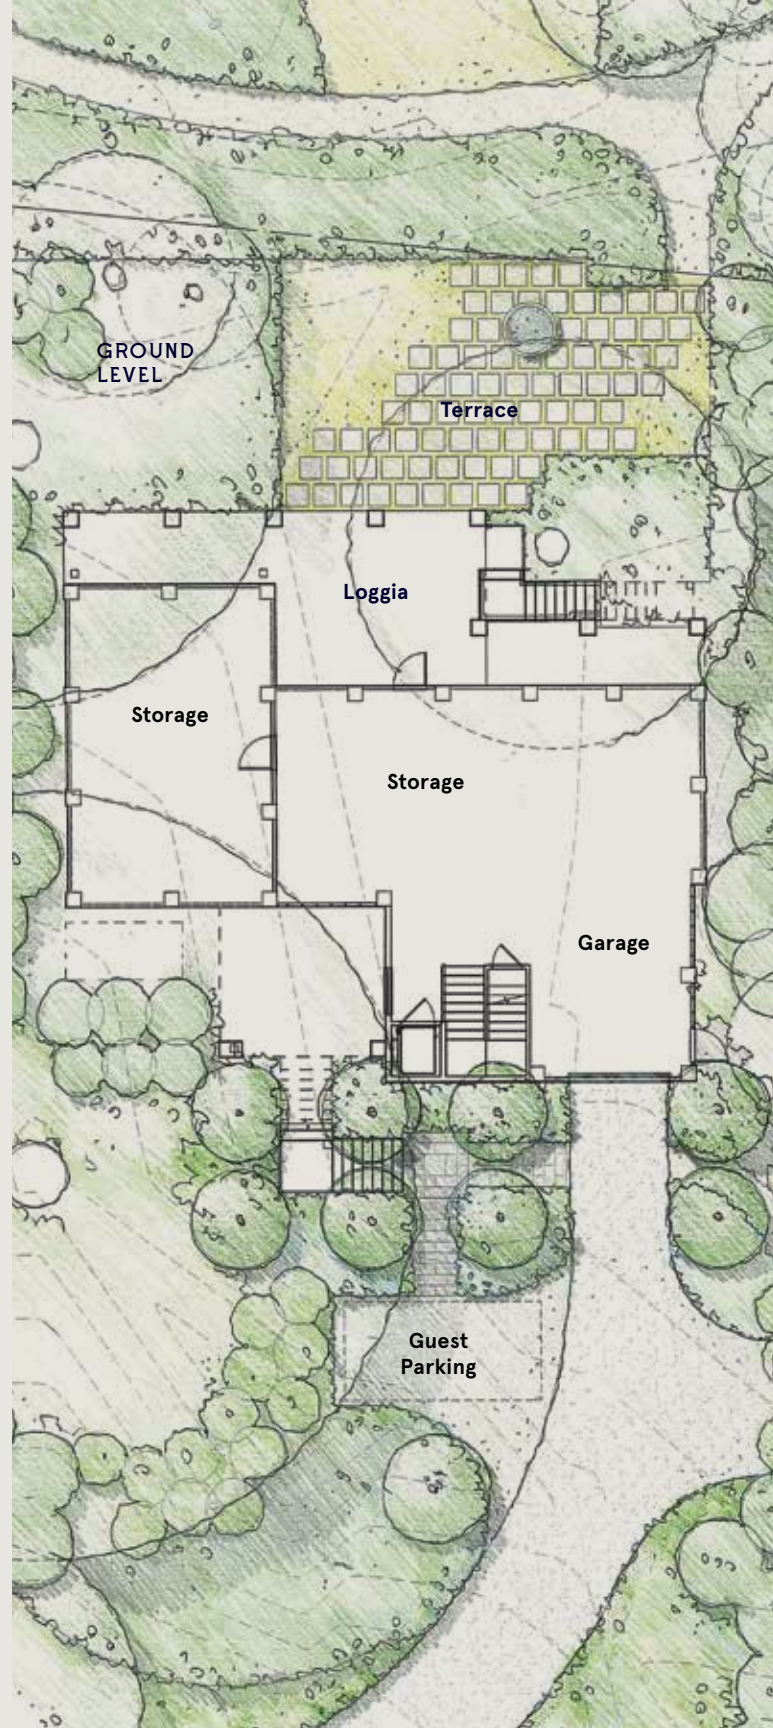

**WINDWARD**

architect: Christopher Rose

landscape architects:

Sheila Wertimer & Cindy Cline

heated square feet: 3,000

total square feet: 4,608

**GROUND LEVEL**

Loggia	19' x 16'
Terrace	20' x 16'
Storage	23' x 20'
Storage	19' x 30'
Garage	16' x 36'

**FIRST FLOOR**

Entry Porch	15' x 14'
Great Room	17' x 16'
Kitchen	19' x 18'
Master Bedroom	16' x 17'
Deck	58' x 16'

**SECOND FLOOR**

Upper Foyer	12' x 9'
Bedroom 2	13' x 12'
Bedroom 3	12' x 13'
Bedroom 4	13' x 13'
Deck	47' x 10'