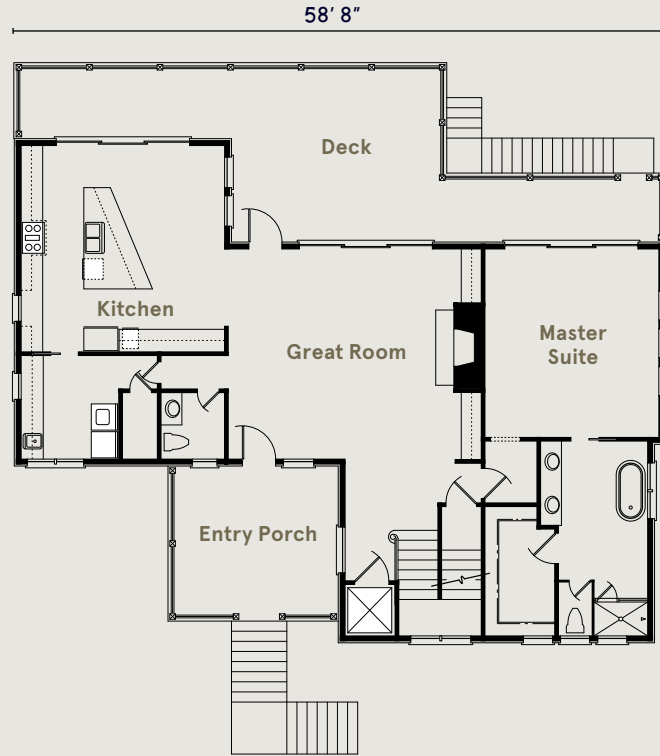

**WINDWARD**

architect: Christopher Rose

landscape architects:

Sheila Wertimer & Cindy Cline

heated square feet: 3,000

total square feet: 4,608

**GROUND LEVEL**

Loggia	19' x 16'
Terrace	20' x 16'
Storage	23' x 20'
Storage	19' x 30'
Garage	16' x 36'

**FIRST FLOOR**

Entry Porch	15' x 14'
Great Room	17' x 16'
Kitchen	19' x 18'
Master Bedroom	16' x 17'
Deck	58' x 16'

**SECOND FLOOR**

Upper Foyer	12' x 9'
Bedroom 2	13' x 12'
Bedroom 3	12' x 13'
Bedroom 4	13' x 13'
Deck	47' x 10'

**FIRST FLOOR**

**SECOND FLOOR**