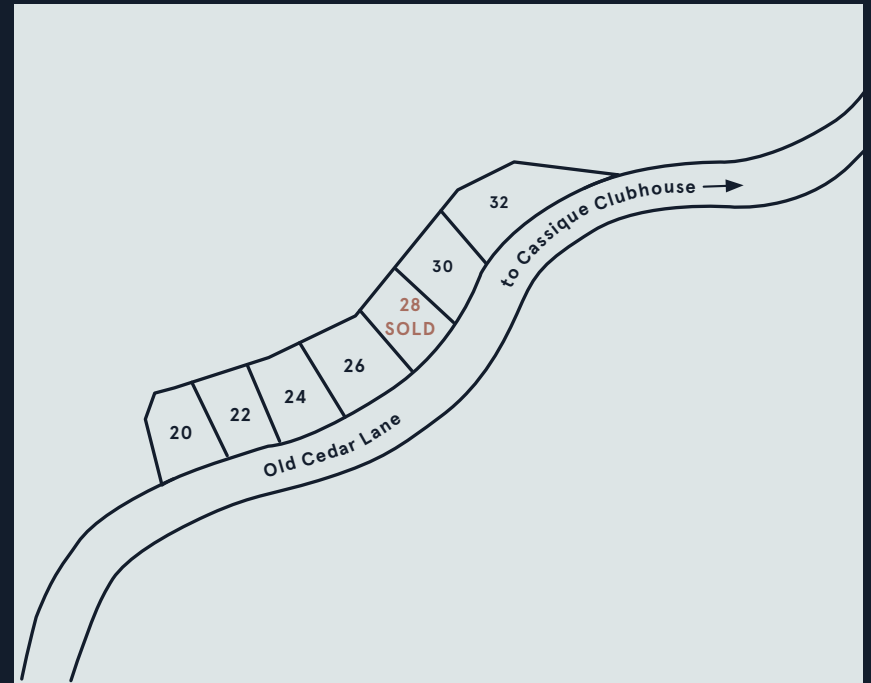

SITE PLAN

SITE POTENTIAL FOR HOME PLAN PLACEMENT

| HOMESITE | PRESTWICK | AILSA | CRUDEN BAY |
|----------|-----------|---------|------------|
| 20 | planned | n/a | n/a |
| 22 | n/a | n/a | planned |
| 24 | n/a | planned | n/a |
| 26 | n/a | n/a | planned |
| 30 | n/a | n/a | planned |
| 32 | planned | n/a | n/a |

Please note: because identical home plans are not recommended side by side, your choice of home plans may be limited by a previous purchase of an adjacent homesite and its associated home plan selection. In the event this should be a factor in your purchase, you may want to consider naming an alternative homesite or home plan at the time of purchase. This information is deemed reliable but not guaranteed. 9/5/22.