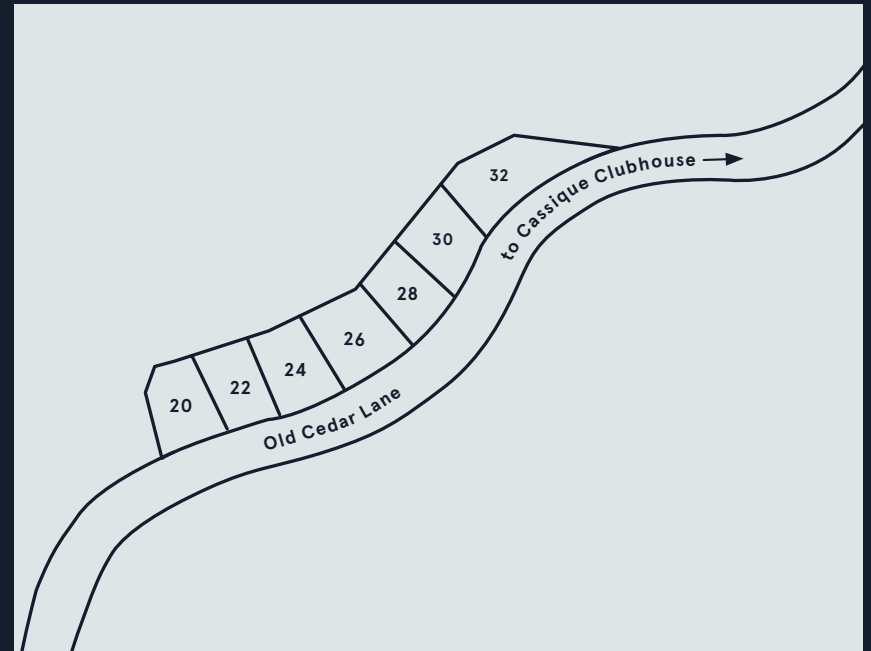

SITE PLAN

SITE POTENTIAL FOR HOME PLAN PLACEMENT

HOMESITE	PRESTWICK	AILSA	CRUDEN BAY
20	planned	n/a	n/a
22	n/a	n/a	planned
24	n/a	planned	n/a
26	n/a	n/a	planned
28	n/a	planned	n/a
30	n/a	n/a	planned
32	planned	n/a	n/a

Please note: because identical home plans are not recommended side by side, your choice of home plans may be limited by a previous purchase of an adjacent homesite and its associated home plan selection. In the event this should be a factor in your purchase, you may want to consider naming an alternative homesite or home plan at the time of purchase. This information is deemed reliable but not guaranteed. 11/22/21.